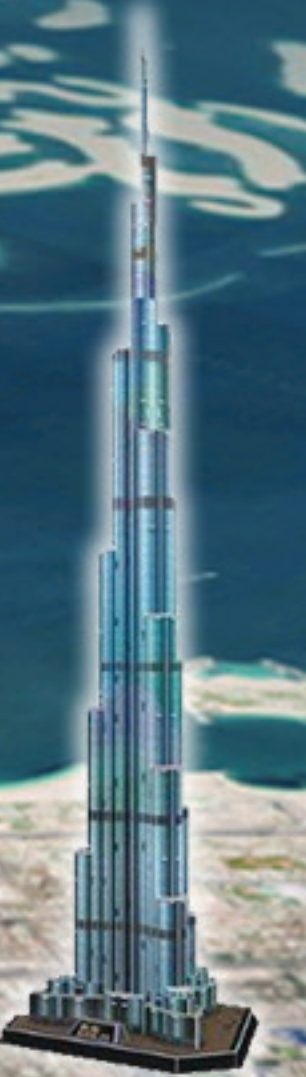

SAMANA
Manhattan 

A World of Opulence

SAMANA Manhattan is an architectural masterpiece, showcasing sleek lines, contemporary elements, and a harmonious blend of glass and metal. The building's modern design stands as a testament to sophistication and elegance, setting it apart as an iconic landmark in Jumeirah Village Circle.

An aerial architectural rendering of a modern high-rise residential building. The building features a white facade with prominent, curved, cantilevered balconies on each floor, some of which are highlighted in blue. At the base of the building, there is a large, multi-level swimming pool complex with lounge chairs and palm trees. The building is surrounded by lush green landscaping, including trees and manicured lawns. In the background, other modern buildings and a wide road with cars are visible, suggesting an urban setting.

SAMANA
Manhattan

DUBAI EYE

ATLANTIS THE PALM, DUBAI

MYSAFE DUBAI

BURJ AL ARAB

BURJ KHALIFA

DUBAI MARINA

BARSHA HEIGHTS