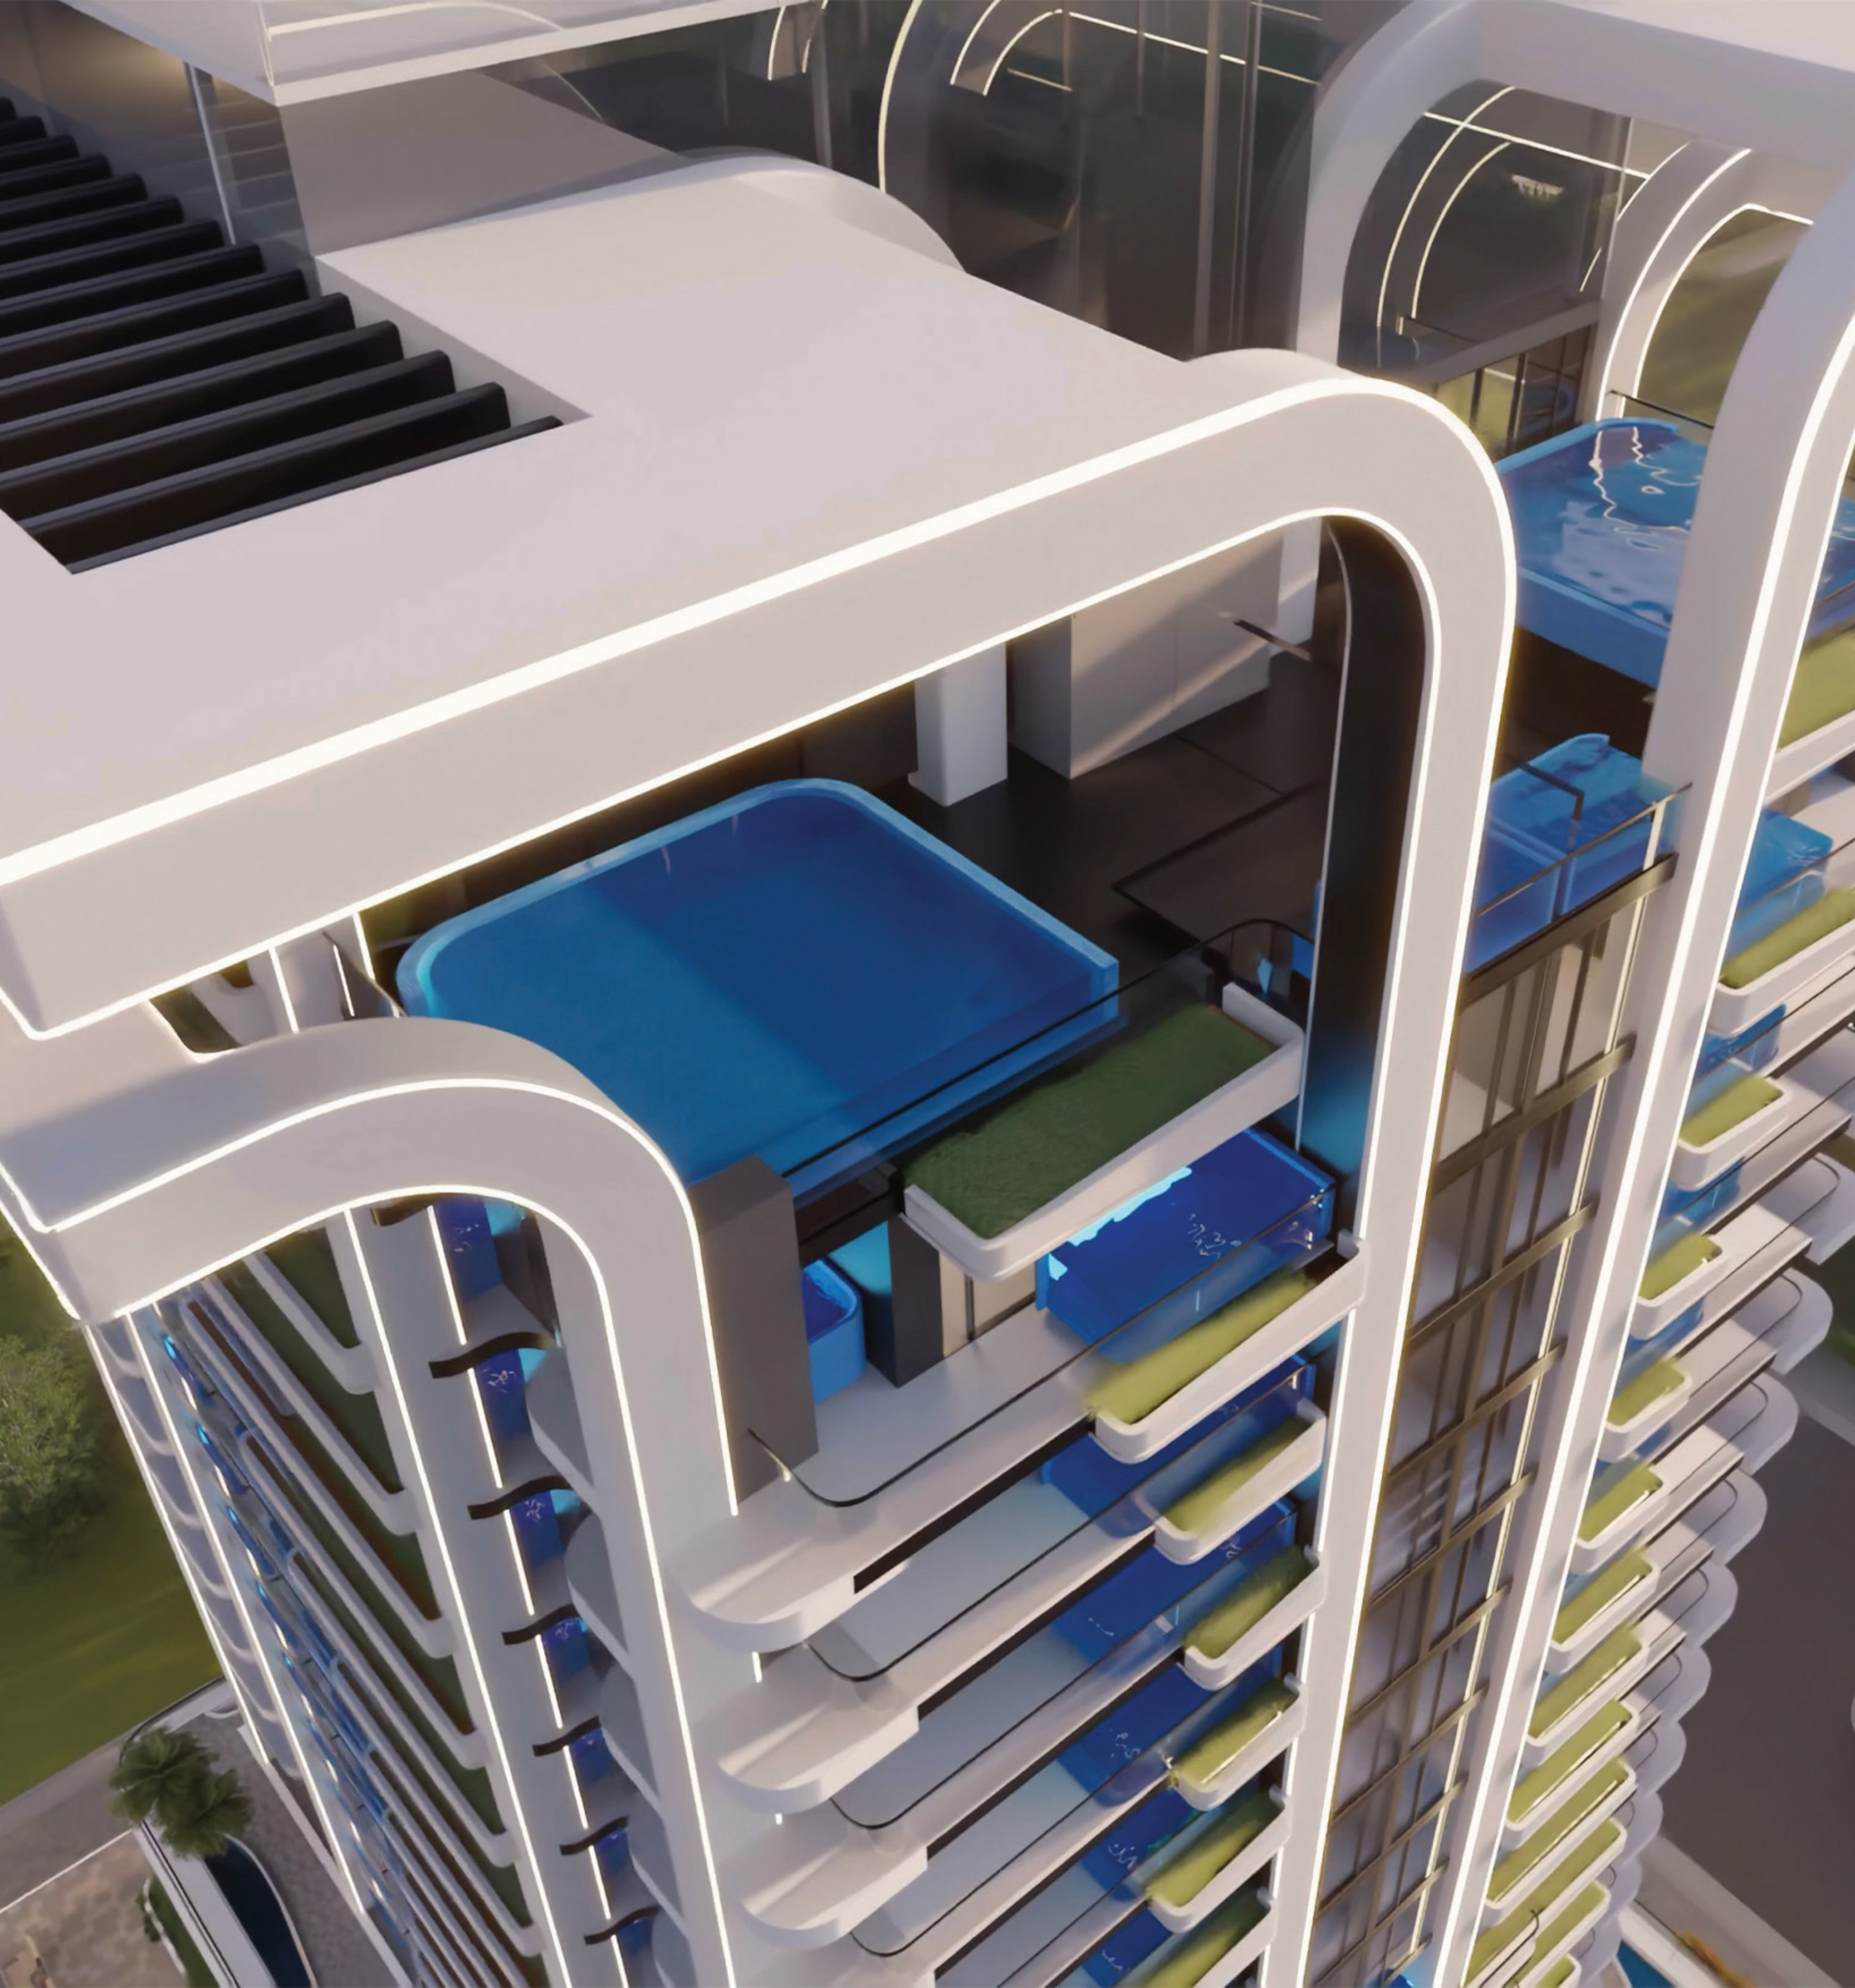

SAMANA
Manhattan

Elegantly Opulent

SAMANA
DEVELOPERS

A Symphony of Elegance & Modernity

SAMANA Manhattan – an exceptional residential development that sets a new standard for contemporary living. This innovative project by SAMANA Developers, located in Jumeirah Village Circle (JVC), is designed to provide residents with an unparalleled lifestyle; blended with luxurious amenities, stunning designs, and a prime location.

SAMANA
Manhattan 

A World of Opulence

SAMANA Manhattan is an architectural masterpiece, showcasing sleek lines, contemporary elements, and a harmonious blend of glass and metal. The building's modern design stands as a testament to sophistication and elegance, setting it apart as an iconic landmark in Jumeirah Village Circle.

Redefined Comfort

Nestled in the heart of Jumeirah Village Circle, SAMANA Manhattan offers residents a strategic location that effortlessly blends tranquility with convenience. Situated within easy reach of major highways and key destinations, this prime address ensures effortless connectivity to Dubai's thriving business hubs, world-class entertainment venues, and a host of retail and dining options.

An aerial architectural rendering of a modern high-rise residential building. The building features a white facade with prominent, curved, cantilevered balconies on each floor, some of which are highlighted in blue. At the base of the building, there is a large, multi-level swimming pool complex with lounge chairs and palm trees. The building is surrounded by lush green landscaping, including trees and manicured lawns. In the background, other modern buildings and a wide road with cars are visible, suggesting an urban setting.